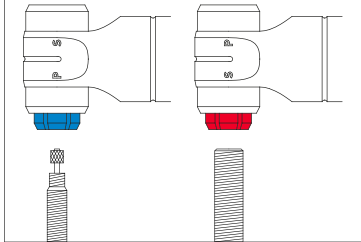

RACE COMFORT

NATURAL FIT 2-WAY MINI PUMP

1. Choose the right valve

2. Engage to tire valve

3. Pump up the tire

4. Remove from tire valve

CUBE.EU

Pending System GmbH & CO KG
CUBE Bikes
Ludwig-Hüttner-Str. 5-7
D-95679 Waldershof