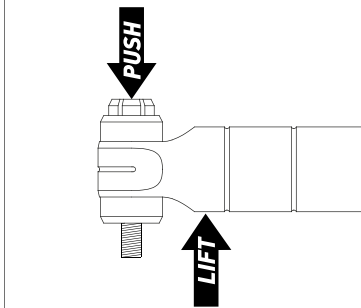

RACE COMFORT

NATURAL FIT 2-WAY MINI PUMP

1. Choose the right valve

2. Engage to tire valve

3. Pump up the tire

4. Remove from tire valve

CUBE.EU

Pending System GmbH & CO KG
CUBE Bikes
Ludwig-Hüttner-Str. 5-7
D-95679 Waldershof