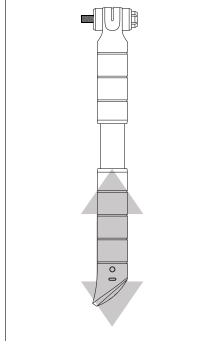

RACE COMFORT

NATURAL FIT 2-WAY MINI PUMP

1. Choose the right valve

2. Engage to tire valve

3. Pump up the tire

4. Remove from tire valve

CUBE.EU

Pending System GmbH & CO KG
CUBE Bikes
Ludwig-Hüttner-Str. 5-7
D-95679 Waldershof