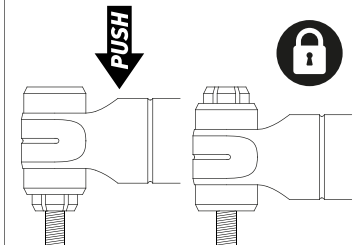

RACE COMFORT

NATURAL FIT 2-WAY MINI PUMP

1. Choose the right valve

2. Engage to tire valve

3. Pump up the tire

4. Remove from tire valve

CUBE.EU

Pending System GmbH & CO KG
CUBE Bikes
Ludwig-Hüttner-Str. 5-7
D-95679 Waldershof