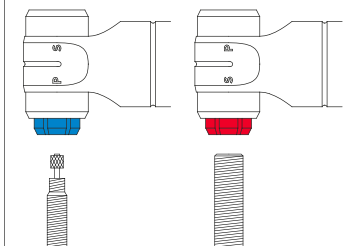

RACE PURE

EASY HANDLE MINI PUMP

1. Choose the right valve

2. Engage to tire valve

3. Pump up the tire

4. Remove from tire valve

CUBE.EU

Pending System GmbH & CO KG
CUBE Bikes
Ludwig-Hüttner-Str. 5-7
D-95679 Waldershof