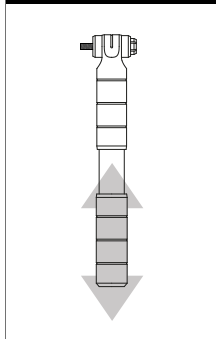

RACE PURE

EASY HANDLE MINI PUMP

1. Choose the right valve

2. Engage to tire valve

3. Pump up the tire

4. Remove from tire valve

CUBE.EU

Pending System GmbH & CO KG
CUBE Bikes
Ludwig-Hüttner-Str. 5-7
D-95679 Waldershof