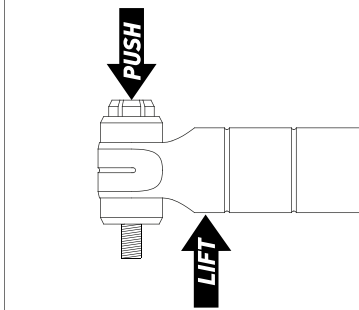

RACE PURE

EASY HANDLE MINI PUMP

1. Choose the right valve

2. Engage to tire valve

3. Pump up the tire

4. Remove from tire valve

CUBE.EU

Pending System GmbH & CO KG
CUBE Bikes
Ludwig-Hüttner-Str. 5-7
D-95679 Waldershof