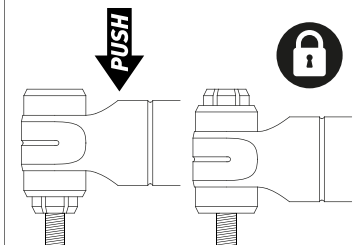

RACE PURE

EASY HANDLE MINI PUMP

1. Choose the right valve

2. Engage to tire valve

3. Pump up the tire

4. Remove from tire valve

CUBE.EU

Pending System GmbH & CO KG
CUBE Bikes
Ludwig-Hüttner-Str. 5-7
D-95679 Waldershof